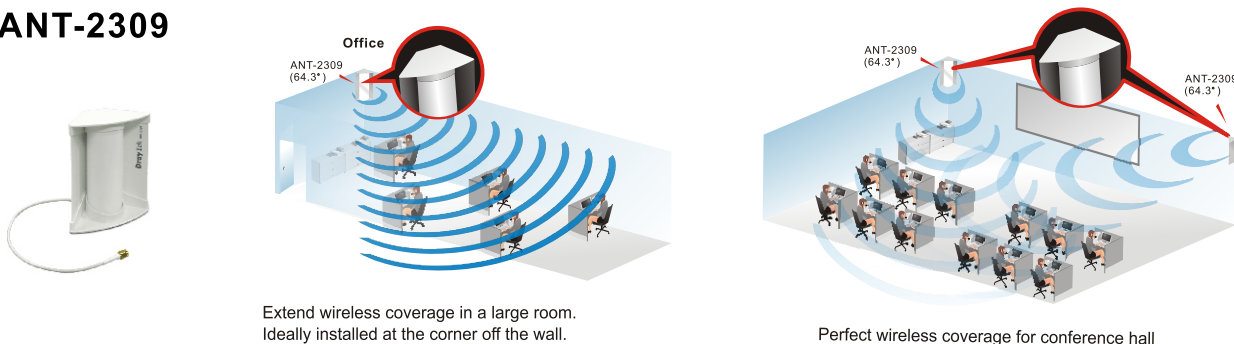

ANTENNA SERIES

- Increase wireless signal range
- Improve data throughput at further distances

DrayTek ANT-1107 is a 7 dBi Omni-Directional indoor desktop antenna. The high gain and omni-directional design will offer extra wireless coverage for all directions. The ANT-1107 also comes with a magnetic stand with 1 meter extension cable that will provide maximum flexibility in placement.

DrayTek ANT-2309 is a 9 dBi Directional Corner Antenna. It is the perfect solution for providing extra wireless coverage for very large room, conference halls or buildings. The corner antenna has been specifically designed for easy installation at the corner of the wall to extend the signal range and quality.

- Comply with IEEE 802.11b/g standard
- 1 meter extension cable included

DrayTek ANT-2510 is a 10 dBi Directional Patch Antenna. It has IP65 (Ingress-Protection) approval - (totally protected against dust and low pressure jets of water from all directions). Ideally it is used for normal indoor environment or outdoor point to point wireless connection application.

The DrayTek Antenna series are designed to connect with most wireless devices that use detachable antenna with R-SMA connector such as PCI wireless card, Wireless Access Point and Wireless Router. Simply unscrew the existing antenna on your device and connect on DrayTek high gain antenna series and enjoy the benefits of wireless network.

Specifications